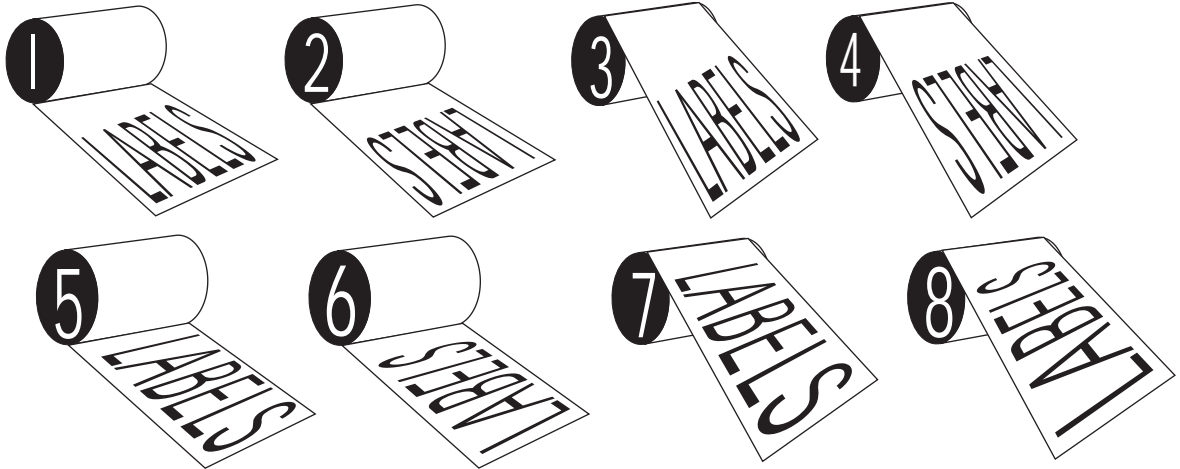

ROLL DIRECTIONS

Core sizes: 38mm or 76mm

Phone: 07 3205 8384

Email: info@macslabels.com.au