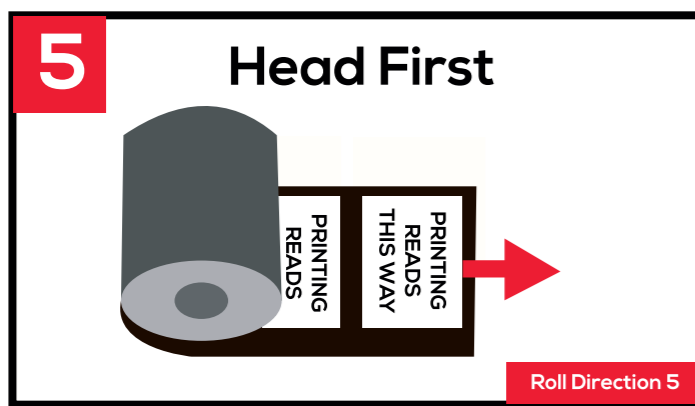

ROLL DIRECTIONS

Core sizes: 38mm or 76mm

info@macslabels.com.au

07 3205 8384