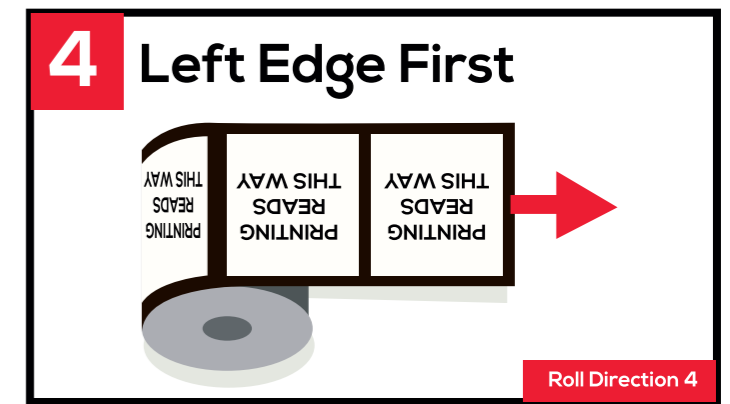

ROLL DIRECTIONS

Core sizes: 38mm or 76mm

info@macslabels.com.au

07 3205 8384