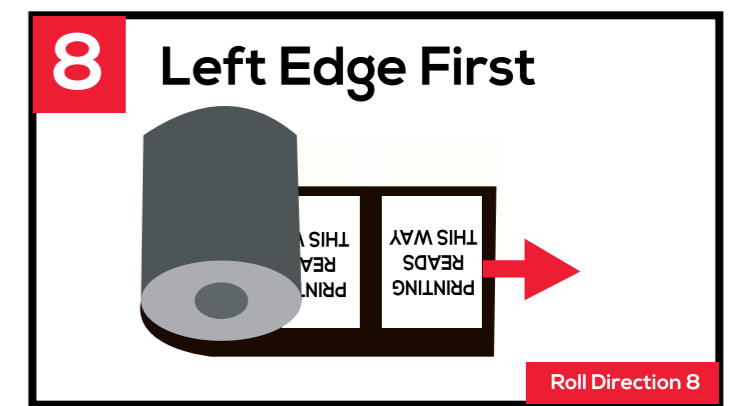

ROLL DIRECTIONS

Core sizes: 38mm or 76mm

info@macslabels.com.au

07 3205 8384