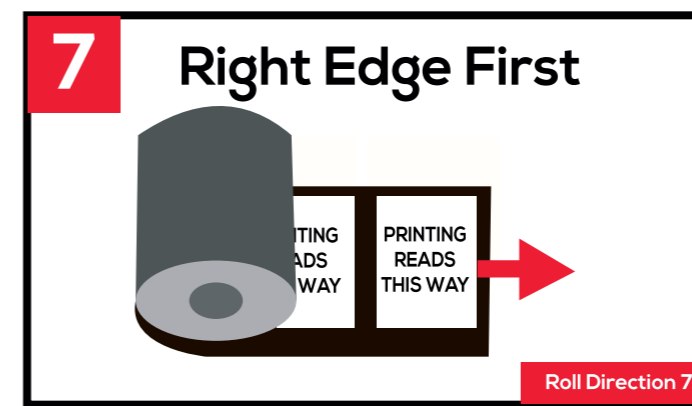

ROLL DIRECTIONS

Core sizes: 38mm or 76mm

info@macslabels.com.au

07 3205 8384